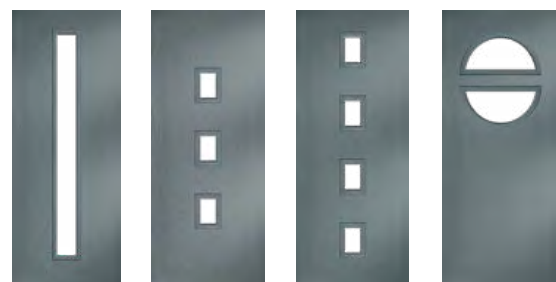

Bohemia Long Rectangle Page 30
Bohemia Three Rectangles Page 30
Bohemia Four Rectangles Page 30
Bohemia Eclipse Page 30