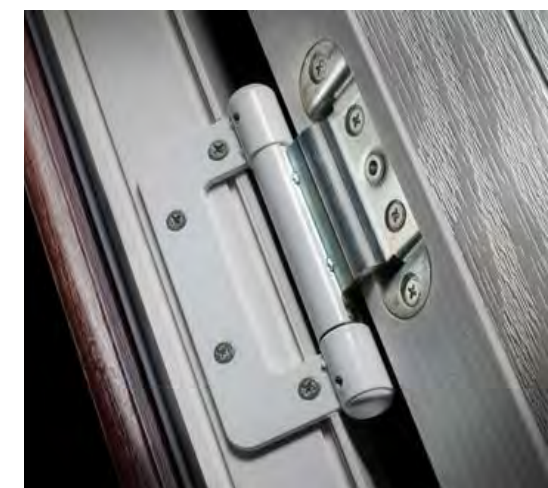

HINGES

SFS 2D-C

White as standard

- White
- Chrome
- Matt Chrome
- Black
- Gold
- Brown
- Anthracite Grey

WEATHERBARS

Gold and silver effect weatherbars are fitted as standard. However, a range of weatherbars are available in a variety of colours, including premium, to complement your chosen door.