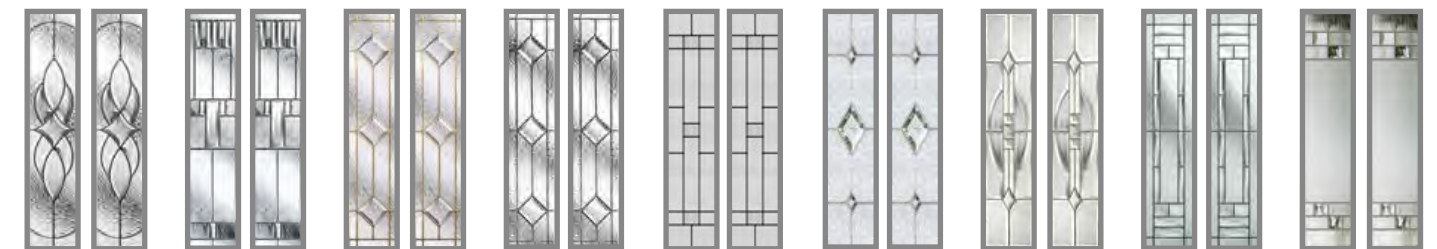

Platinum Elegance   Prairie Zinc   Simplicity Brass   Simplicity Zinc   Tate   Trio Diamond   Reflections   New Orleans   Horizon