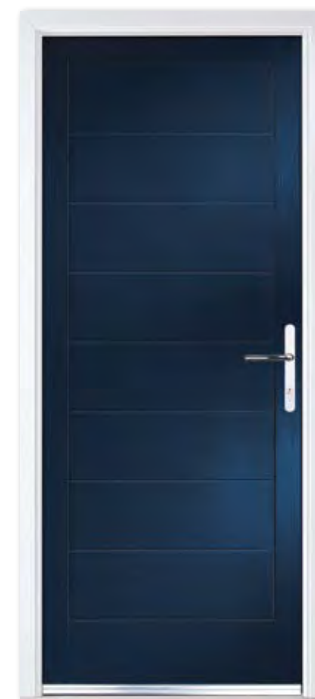

Select Solid
Colour Premium Blue
Furniture Chrome