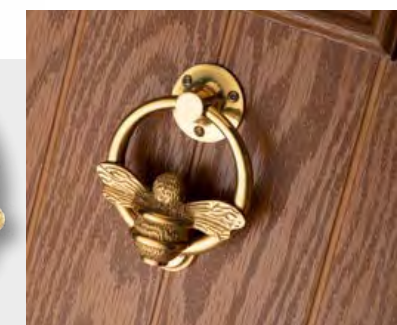

Elevate your door with our range of quality stainless steel door furniture. Choose from various designs, styles and sizes, that make a stylish statement for your home.

*Please note: finger pull escutcheons are only available in Liniar profile.

HERITAGE RANGE

- **Letterplate**
- **Lever/lever handle**
 - Heritage
 - Swan
- **Lever/pad handle**
- **Decorative door knob**
- **Bullring knocker**
- **Escutcheon** (With or without finger pull. Finger pulls are both sides only*)

Combine beautifully crafted Heritage hardware in Antique Black with any of our door styles for a rustic, authentic look.

BEE AND BUTTERFLY RANGE

BEE KNOCKER BRASS

BEE RING KNOCKER BRASS

PEWTER NICKEL BLACK
PEWTER NICKEL BLACK