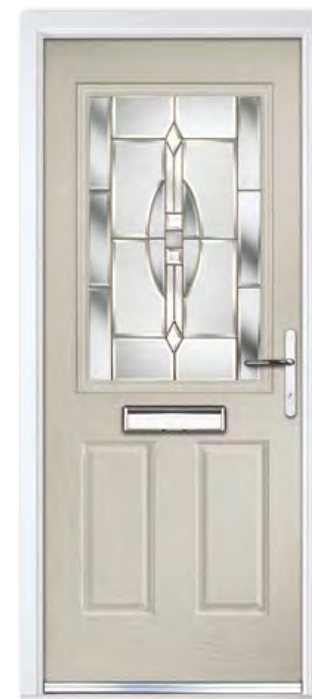

Composite Half
Colour Premium Silk Grey
Glass Reflections
Furniture Chrome