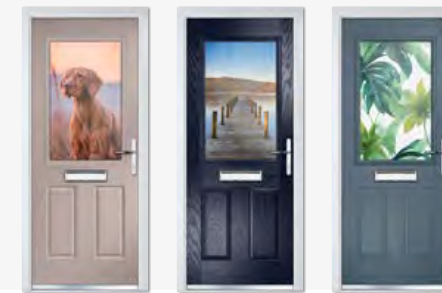

GLASS DESIGNS

A fine selection of hand-crafted traditional and contemporary glass styles designed to maximise natural light and provide the ultimate finishing touch to your door.

- ✔ Outstanding style of glazing
- ✔ Triple and double glazed options
- ✔ Designed to maximise natural light
- ✔ Traditional and contemporary choices
- ✔ Easy to clean and maintain

PERSONALISE YOUR GLASS

If you have a totally bespoke design in mind or you would like to personalise your door with your favourite photograph, we can take practically any image* and reproduce it straight onto glass using Direct Digital Glass printing (DDG). Ask for more details!

*Copyright restrictions apply