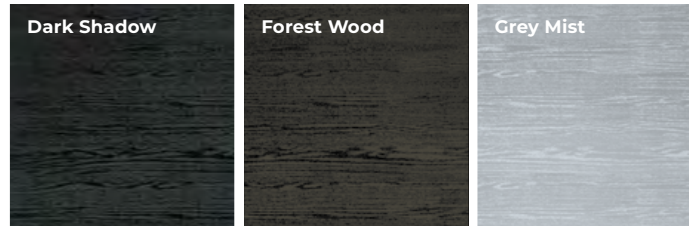

EXCLUSIVE SELECT COLOURS

Colours only available on Select Solid doors.

*Oak and Rosewood are NOT a match to a foiled frame and will be noticeably different.