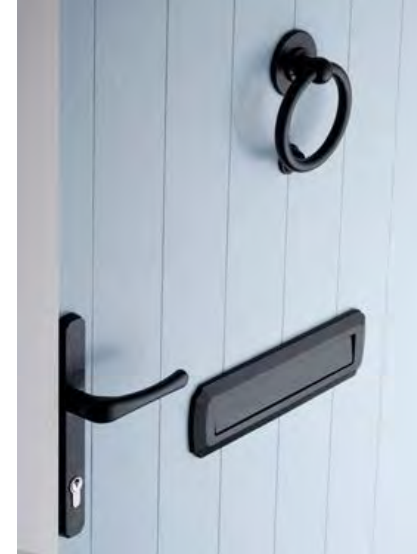

Combine beautifully crafted Heritage hardware in Antique Black with any of our door styles for a rustic, authentic look.