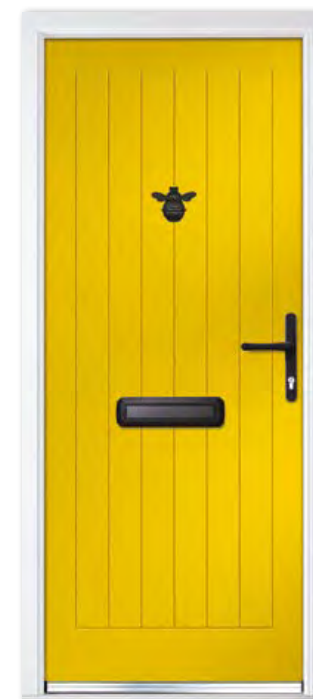

Rustic Cottage Solid
Colour Premium Buttercup Yellow
Furniture Heritage Antique Black / Black Bee